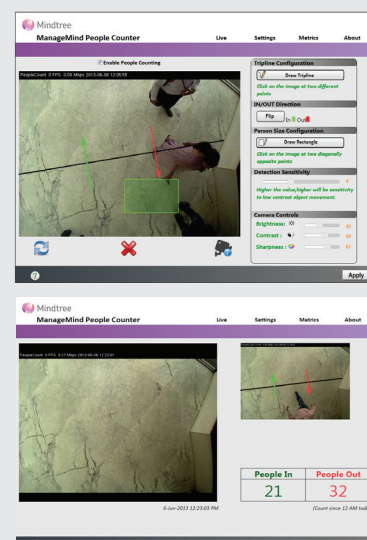

## ManageMind People Counter

Mindtree's ManageMind People Counter Video Analytics Software can track the bi-directional flow of people as they pass through a user-defined line. The application is especially designed for entry and exits and produces high-level accuracy, even under varying environmental and lighting conditions.

### Key features:

- Fully embedded on AxisR camera
- Real-time operation
- Bi- directional people counting
- Web server interface
- In-built detailed time-based reporting
- Table and chart-based report representation
- Simple setup and calibration
- High-level accuracy under varying environmental conditions

### Product availability:

The ManageMind People Counter is available at the edge in Axis cameras and also as a standalone.

## INTELLIGENT VIDEO SURVEILLANCE SOLUTION OFFERING